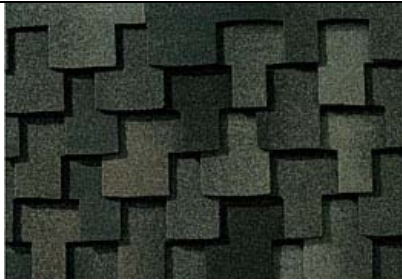

Серия ультра премиум

Grand Canyon™ Lifetime Designer Shingles, Lifetime Ltd. Warranty, 130 mph Ltd. Wind Warranty, Super Heavyweight "PLUS" design, 5" Exposure, 17"×40", 6 Bundles/Square
Colors: Black Oak, Stone Wood, Mission Brown, Moss Green, Sedona Sunset, Storm Cloud Gray

Битумная черепица на стекловолоконной основе Grand Canyon®, пожизненная ограниченная гарантия, ветровая нагрузка до 210 км/час, суперутяжеленная конструкция, размер 43.2 см × 101.6 см, 1.55 м²/упак.

36.3

1755/м²
2720/упак.